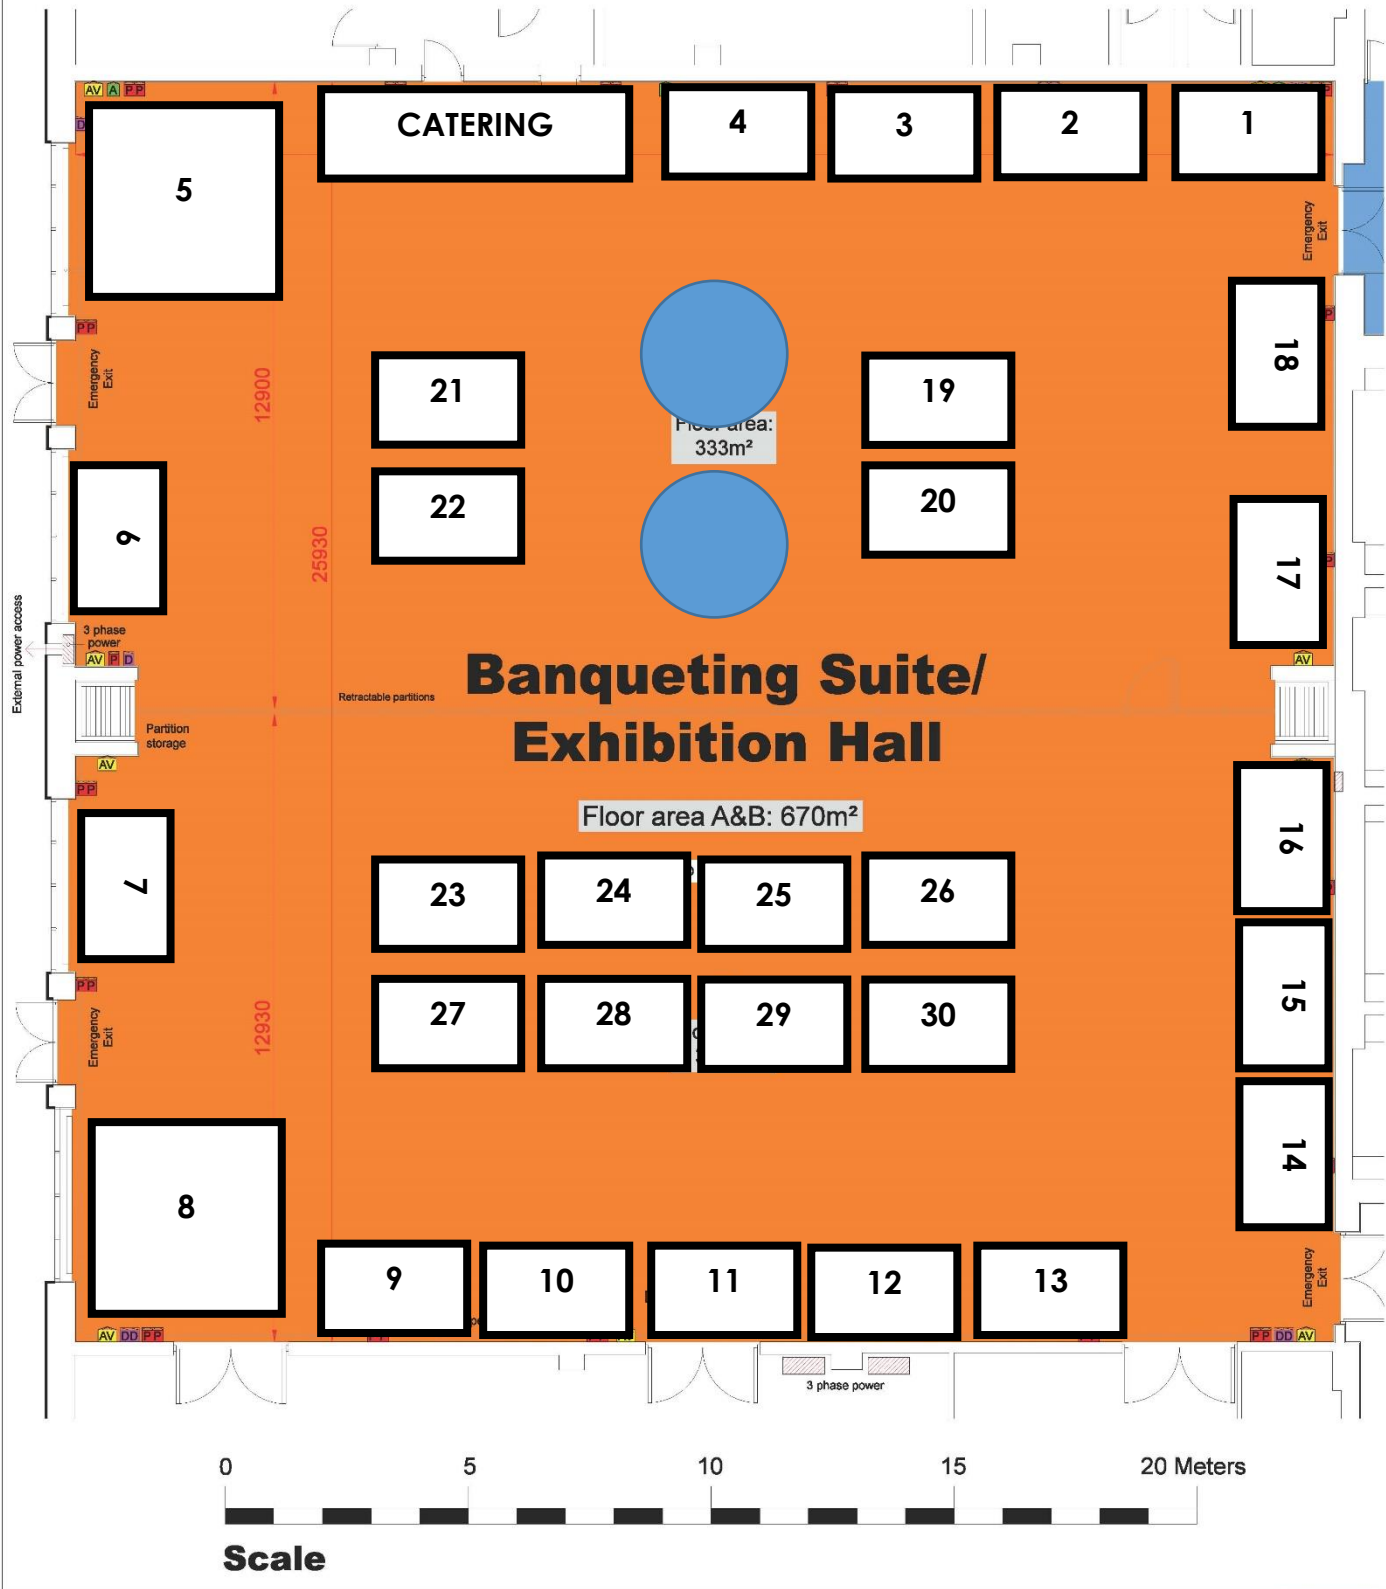

All dimensions in millimeters
Do not scale from drawing

Legend

	Audio input
	Audio visual input
	Power socket
	Double power socket
	Data input
	Double data input

Location

East Midlands Conference Centre

Ground Floor Banqueting Suite / Exhibition Hall

Dwg. No
EMCC/BS/01

Date
January 2013

Scale
1:100 @ A3

DE VERE
venues

Suite 2

Stand Number	Company Name
1	AAD Vigil
2	UPT
3	Cookie Composites
4	Phoenix Fly
5	Performance Designs
6	MLR Networking
7	Sunpath
8	Cypres
9	iFly
10	Airplugs
11	2 nd Flight
12	Sports Financial
13	Skydive Hibaldstow
14	Xdreams
15	Xdreams
16	Symbiosis Suits
17	Boogie Man
18	Alti-2
19	Twinwoods
20	Aerodyne
21	Towergate Insurance
22	SkyWide Systems
23	Sirius
24	Vertex
25	Vertex
26	Vertex
27	DZ Sports
28	JediAirwear
29	AON2 Ltd
30	Intrudair
31	Advanced Parachute Systems Ltd
32	Dynamic Suits
33	Rhomech Rigging
34	Flightline Challenge
35	Inclined Labs AB, "Indoor Wingsuit"
36	Hurricane Factory
37	Pennant
38	Ultimate Ear Protection