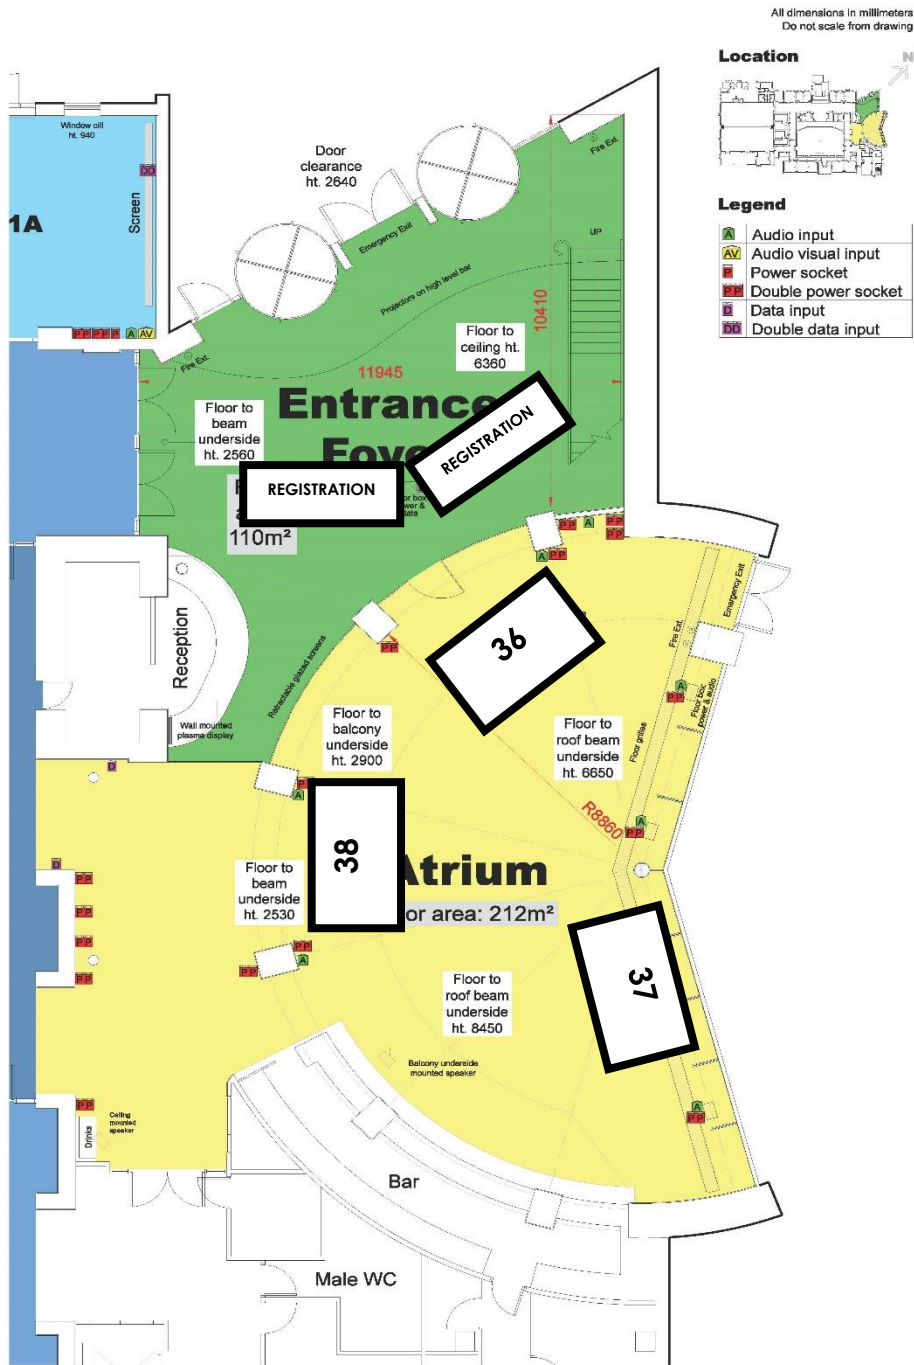

All dimensions in millimeters
Do not scale from drawing

Legend

	Audio input
	Audio visual input
	Power socket
	Double power socket
	Data input
	Double data input

Location

East Midlands Conference Centre

Ground Floor Banqueting Suite / Exhibition Hall

Dwg. No
EMCC/BS/01

Date
January 2013

Scale
1:100 @ A3

DE VERE
venues

Suite 2

Stand Number	Company Name
1	AAD Vigil
2	UPT
3	Cookie Composites
4	Phoenix Fly
5	Performance Designs
6	MLR Networking
7	Sunpath
8	Cypres
9	iFly
10	Airplugs
11	2 nd Flight
12	Sports Financial
13	Skydive Hibaldstow
14	Xdreams
15	Xdreams
16	Symbiosis Suits
17	Boogie Man
18	Alti-2
19	Twinwoods
20	Aerodyne
21	Towergate Insurance
22	SkyWide Systems
23	Sirius
24	Vertex
25	Vertex
26	Vertex
27	DZ Sports
28	JediAirwear
29	AON2 Ltd
30	Intrudair
31	Advanced Parachute Systems Ltd
32	Dynamic Suits
33	Rhomech Rigging
34	Flightline Challenge
35	Inclined Labs AB, "Indoor Wingsuit"
36	Hurricane Factory
37	Pennant
38	Ultimate Ear Protection