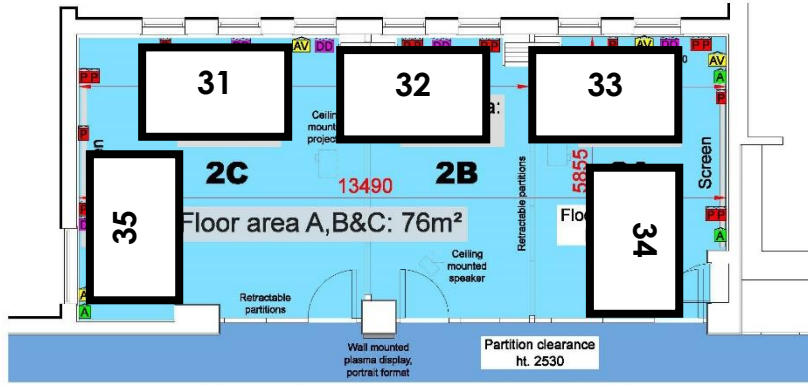

All dimensions in millimeters
Do not scale from drawing

Legend

	Audio input
	Audio visual input
	Power socket
	Double power socket
	Data input
	Double data input

Location

East Midlands Conference Centre

Ground Floor Banqueting Suite / Exhibition Hall

Dwg. No
EMCC/BS/01

Date
January 2013

Scale
1:100 @ A3

DE VERE
venues

Suite 2

Stand Number	Company Name
1	AAD Vigil
2	UPT
3	Cookie Composites
4	Phoenix Fly
5	Performance Designs
6	MLR Networking
7	Sunpath
8	Cypres
9	iFly
10	Airplugs
11	2 nd Flight
12	Sports Financial
13	Skydive Hibaldstow
14	Xdreams
15	Xdreams
16	Symbiosis Suits
17	Boogie Man
18	Alti-2
19	Twinwoods
20	Aerodyne
21	Towergate Insurance
22	SkyWide Systems
23	Sirius
24	Vertex
25	Vertex
26	Vertex
27	DZ Sports
28	JediAirwear
29	AON2 Ltd
30	Intrudair
31	Advanced Parachute Systems Ltd
32	Dynamic Suits
33	Rhomech Rigging
34	Flightline Challenge
35	Inclined Labs AB, "Indoor Wingsuit"
36	Hurricane Factory
37	Pennant
38	Ultimate Ear Protection